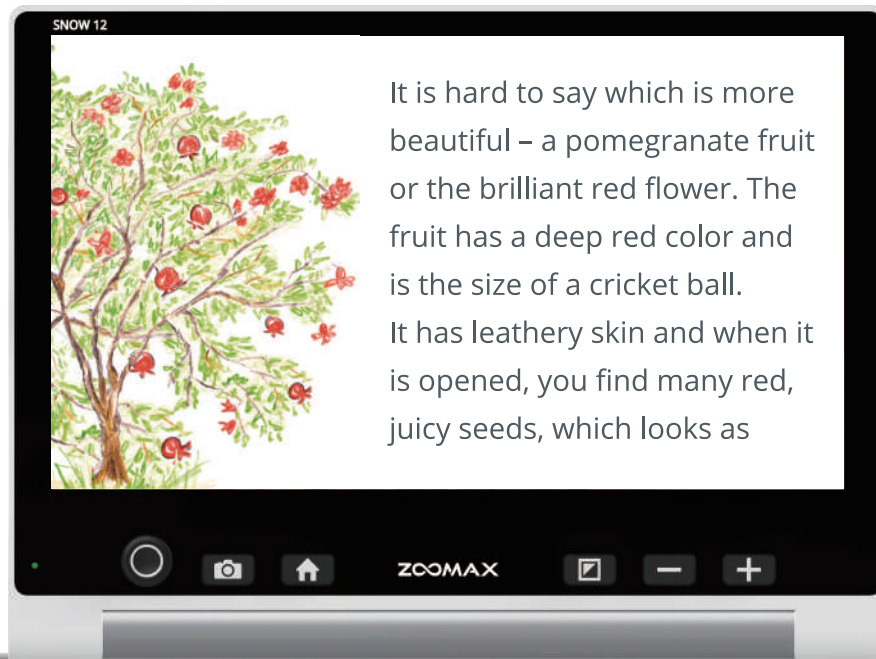

ZOOMAX[®]

SNOW 12

SIMPLE AND POWERFUL

Put **SNOW 12** on the reading material and enjoy reading time now!

Single Snow 12 without Foldable Stand is available.

Simple & intuitive

Six simple buttons make it easy and intuitive for everyone to enjoy.

Superior image quality

Our best-ever camera produces the sharpest images with great details and lively colors.

Slim and modern

Less than an inch thick, the modern design is stylish and comfortable to hold.

Display	12-inch full HD touch screen
Full HD camera	13 megapixels
Magnification	2.7x to 19x or 2.5x to 19x w/stand
Color modes	Full color & 10 high-contrast color modes
OCR and text to speech (optional)	20+ languages
File formats	JPG, PDF, RTF, and TXT
Foldable stand	Yes
Working height under camera	14 cm (5.5 in.)
Distance viewing	Yes
Panning	Touch screen panning & analog stick panning
Connect to TV/monitor/iPhone	Yes
Continuous use time	2.5 hours
Charging time	2 hours
Weight	960 g (2.12 lbs.) or 2,240 g (4.9 lbs.) w/stand
Dimensions (H/W/D)	29x22x2.4 cm (12x9x1 in.)